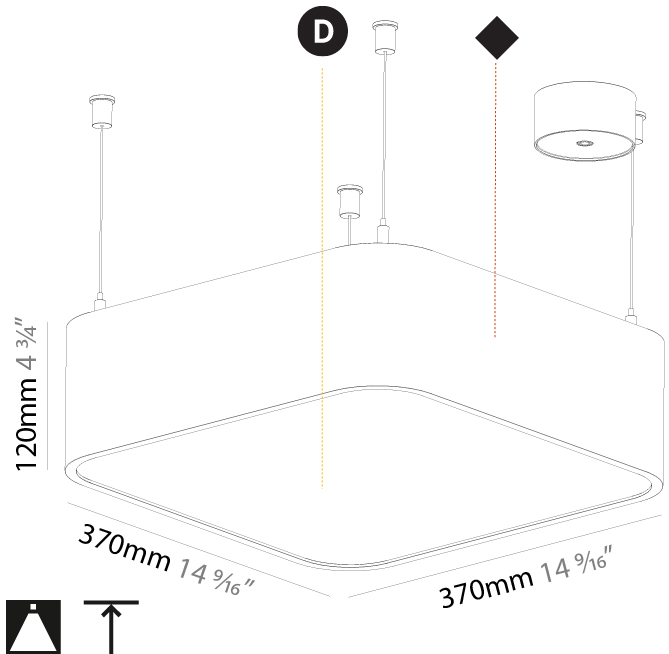

GENERAL

Series: Smoothy
Subseries: Smoothy Standard
Brand: Prolight
Division: Architectural
Mounting Type: Suspension
Mounting Location: Ceiling
Subcategory: Ambient

PHYSICAL

Shape: Square
Length (mm): 370
Length (in): 14 ³/₁₆"
Width (mm): 370
Width (in): 14 ³/₁₆"
Height (mm): 120
Height (in): 4 ³/₄"
Max. Overall Height (mm): 2120
Max. Overall Height (in): 83 ⁷/₁₆"
Light Distribution: Direct
Weight (kg): 4.15
Weight (lbs): 9.13
Diffuser: PMMA - Opal or Micro-Prism
Fixture Finish: SSR / BKV / CWI / CRY / HAB / UFT / ITA / RUA / FTG / MYG / LOD / PUS / FRO / FUP / KIA / POP / BLS / SPG / MEY / GOH / GUM / CHC / COM / ABZ / JAG / OBR / MOS / ROR
Fixture Material: Extruded Aluminum / Steel
Cable Details: 2000mm / 78 3/4"

ELECTRICAL

Lamp Type: LED (Zhaga Standard)
Input Wattage (W): 12
Total Output Wattage (W): 10
Dimming: Non-Dimmable
Driver Included: Yes
Driver Location: Integrated
Driver Type: Constant Current - Universal
Driver Class: Class 2
Input Voltage (V): 120 - 277
Constant Current (MA): 350
Upon Request: (Not included - see components) Integral: 0-10Vdc dimming / Phase dimming 120Vac only

LED

Color Temperature (°K): 3000 / 3500 / 4000
Max. Delivered Lumen (lm): 1380 / 1401 / 1430
CRI: >80 CRI
Efficiency (%): 82.7
Lamp Life (hrs): 50000

OPTICAL

RATINGS AND CERTIFICATIONS

Certified By: Certified for North American Standards
IP rating: IP20