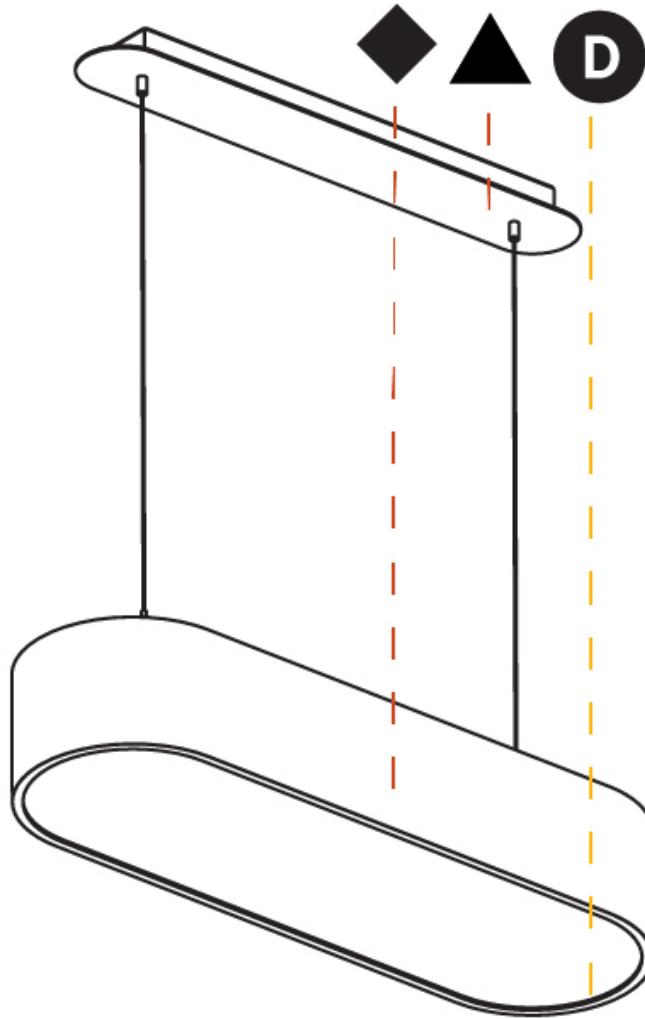

SMOOTHLINE SUSPENSION

A30269-

PROJECT	_____
TYPE	_____
SPECIFIER	_____
QUANTITY	_____
DATE	_____

A